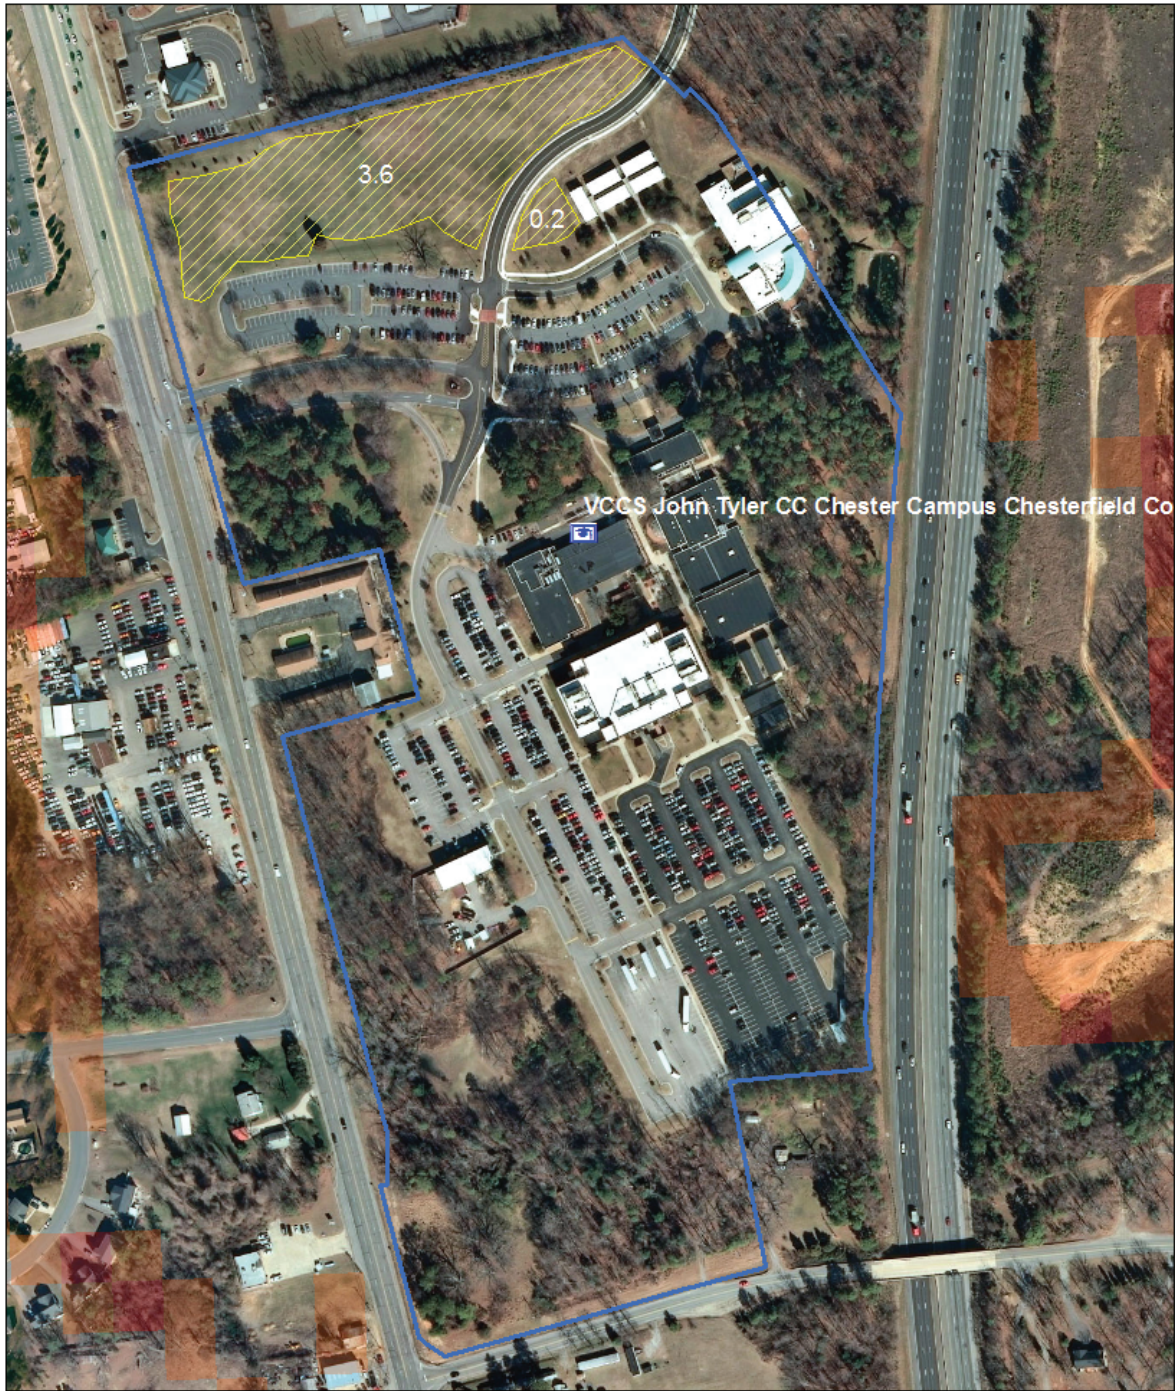

John Tyler Community College Chester Campus

13101 Jefferson Davis Hwy

Chester, VA 23831

Chesterfield County

Esri ArcGIS Screenshot

0 0.11 Miles

Terrain Slope Legend

- No Color 8% or Less
- 8 - 10 %
- 10-20% and up

- Open Areas
- Parcel Boundary