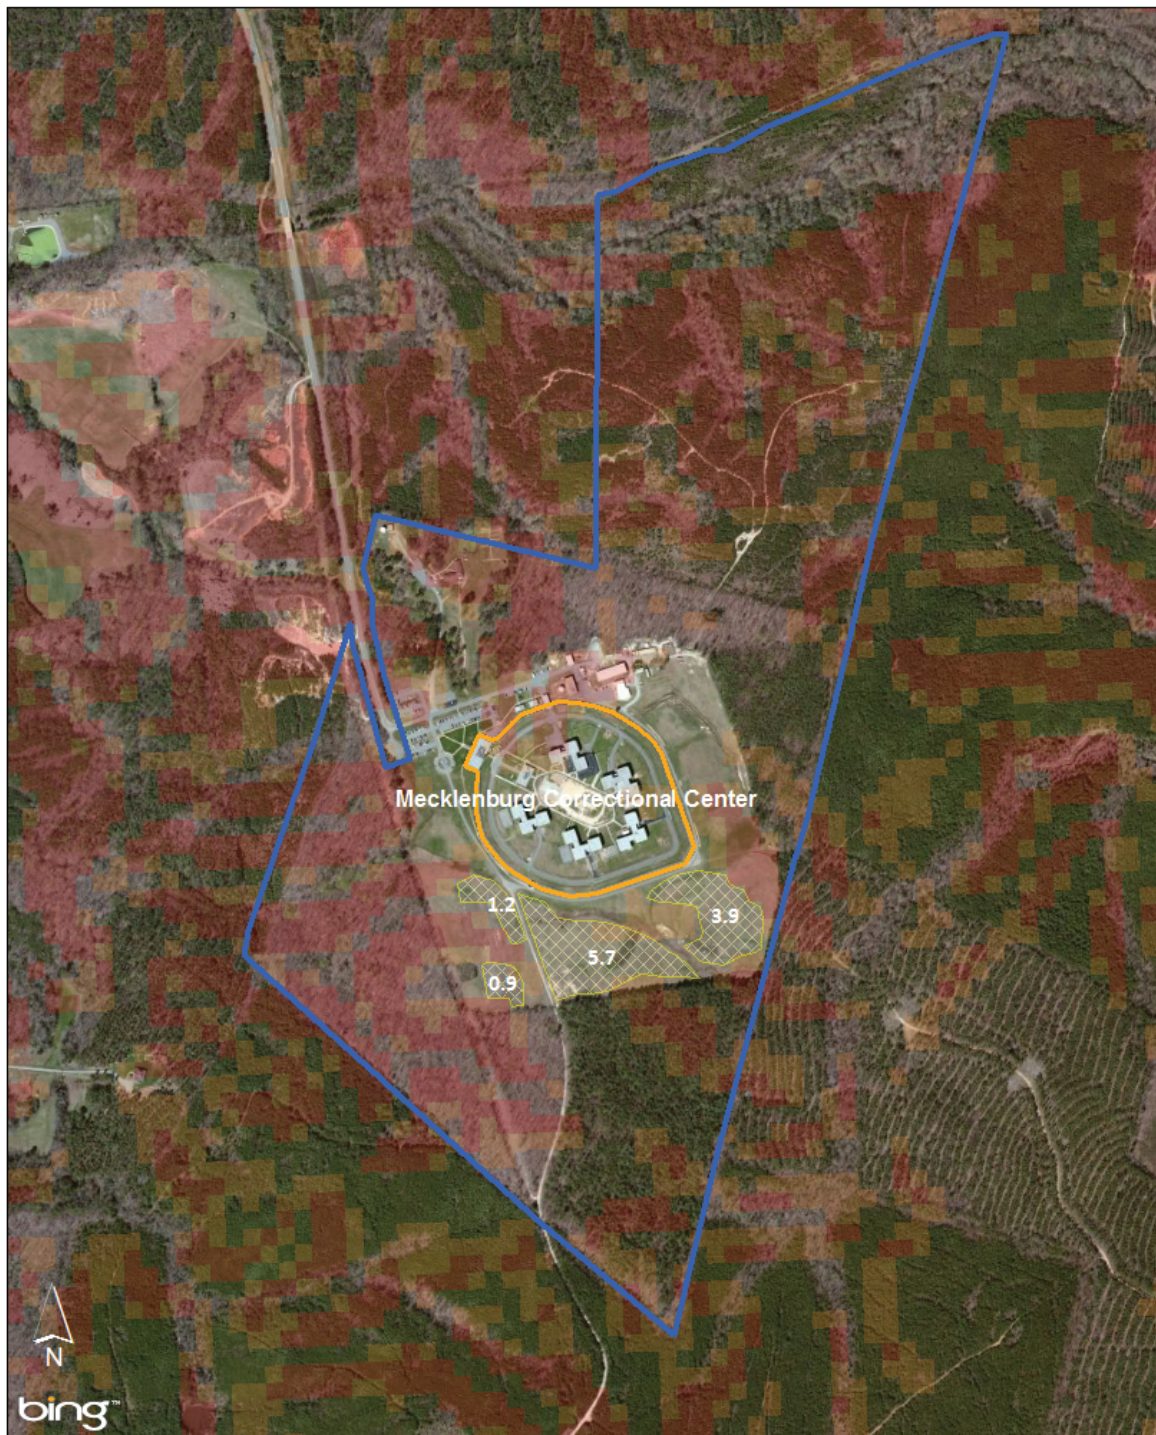

Mecklenburg Correctional Parcel

960 Prison rd
Boydton, VA 23917
Mecklenburg County

Esri ArcGIS Screenshot